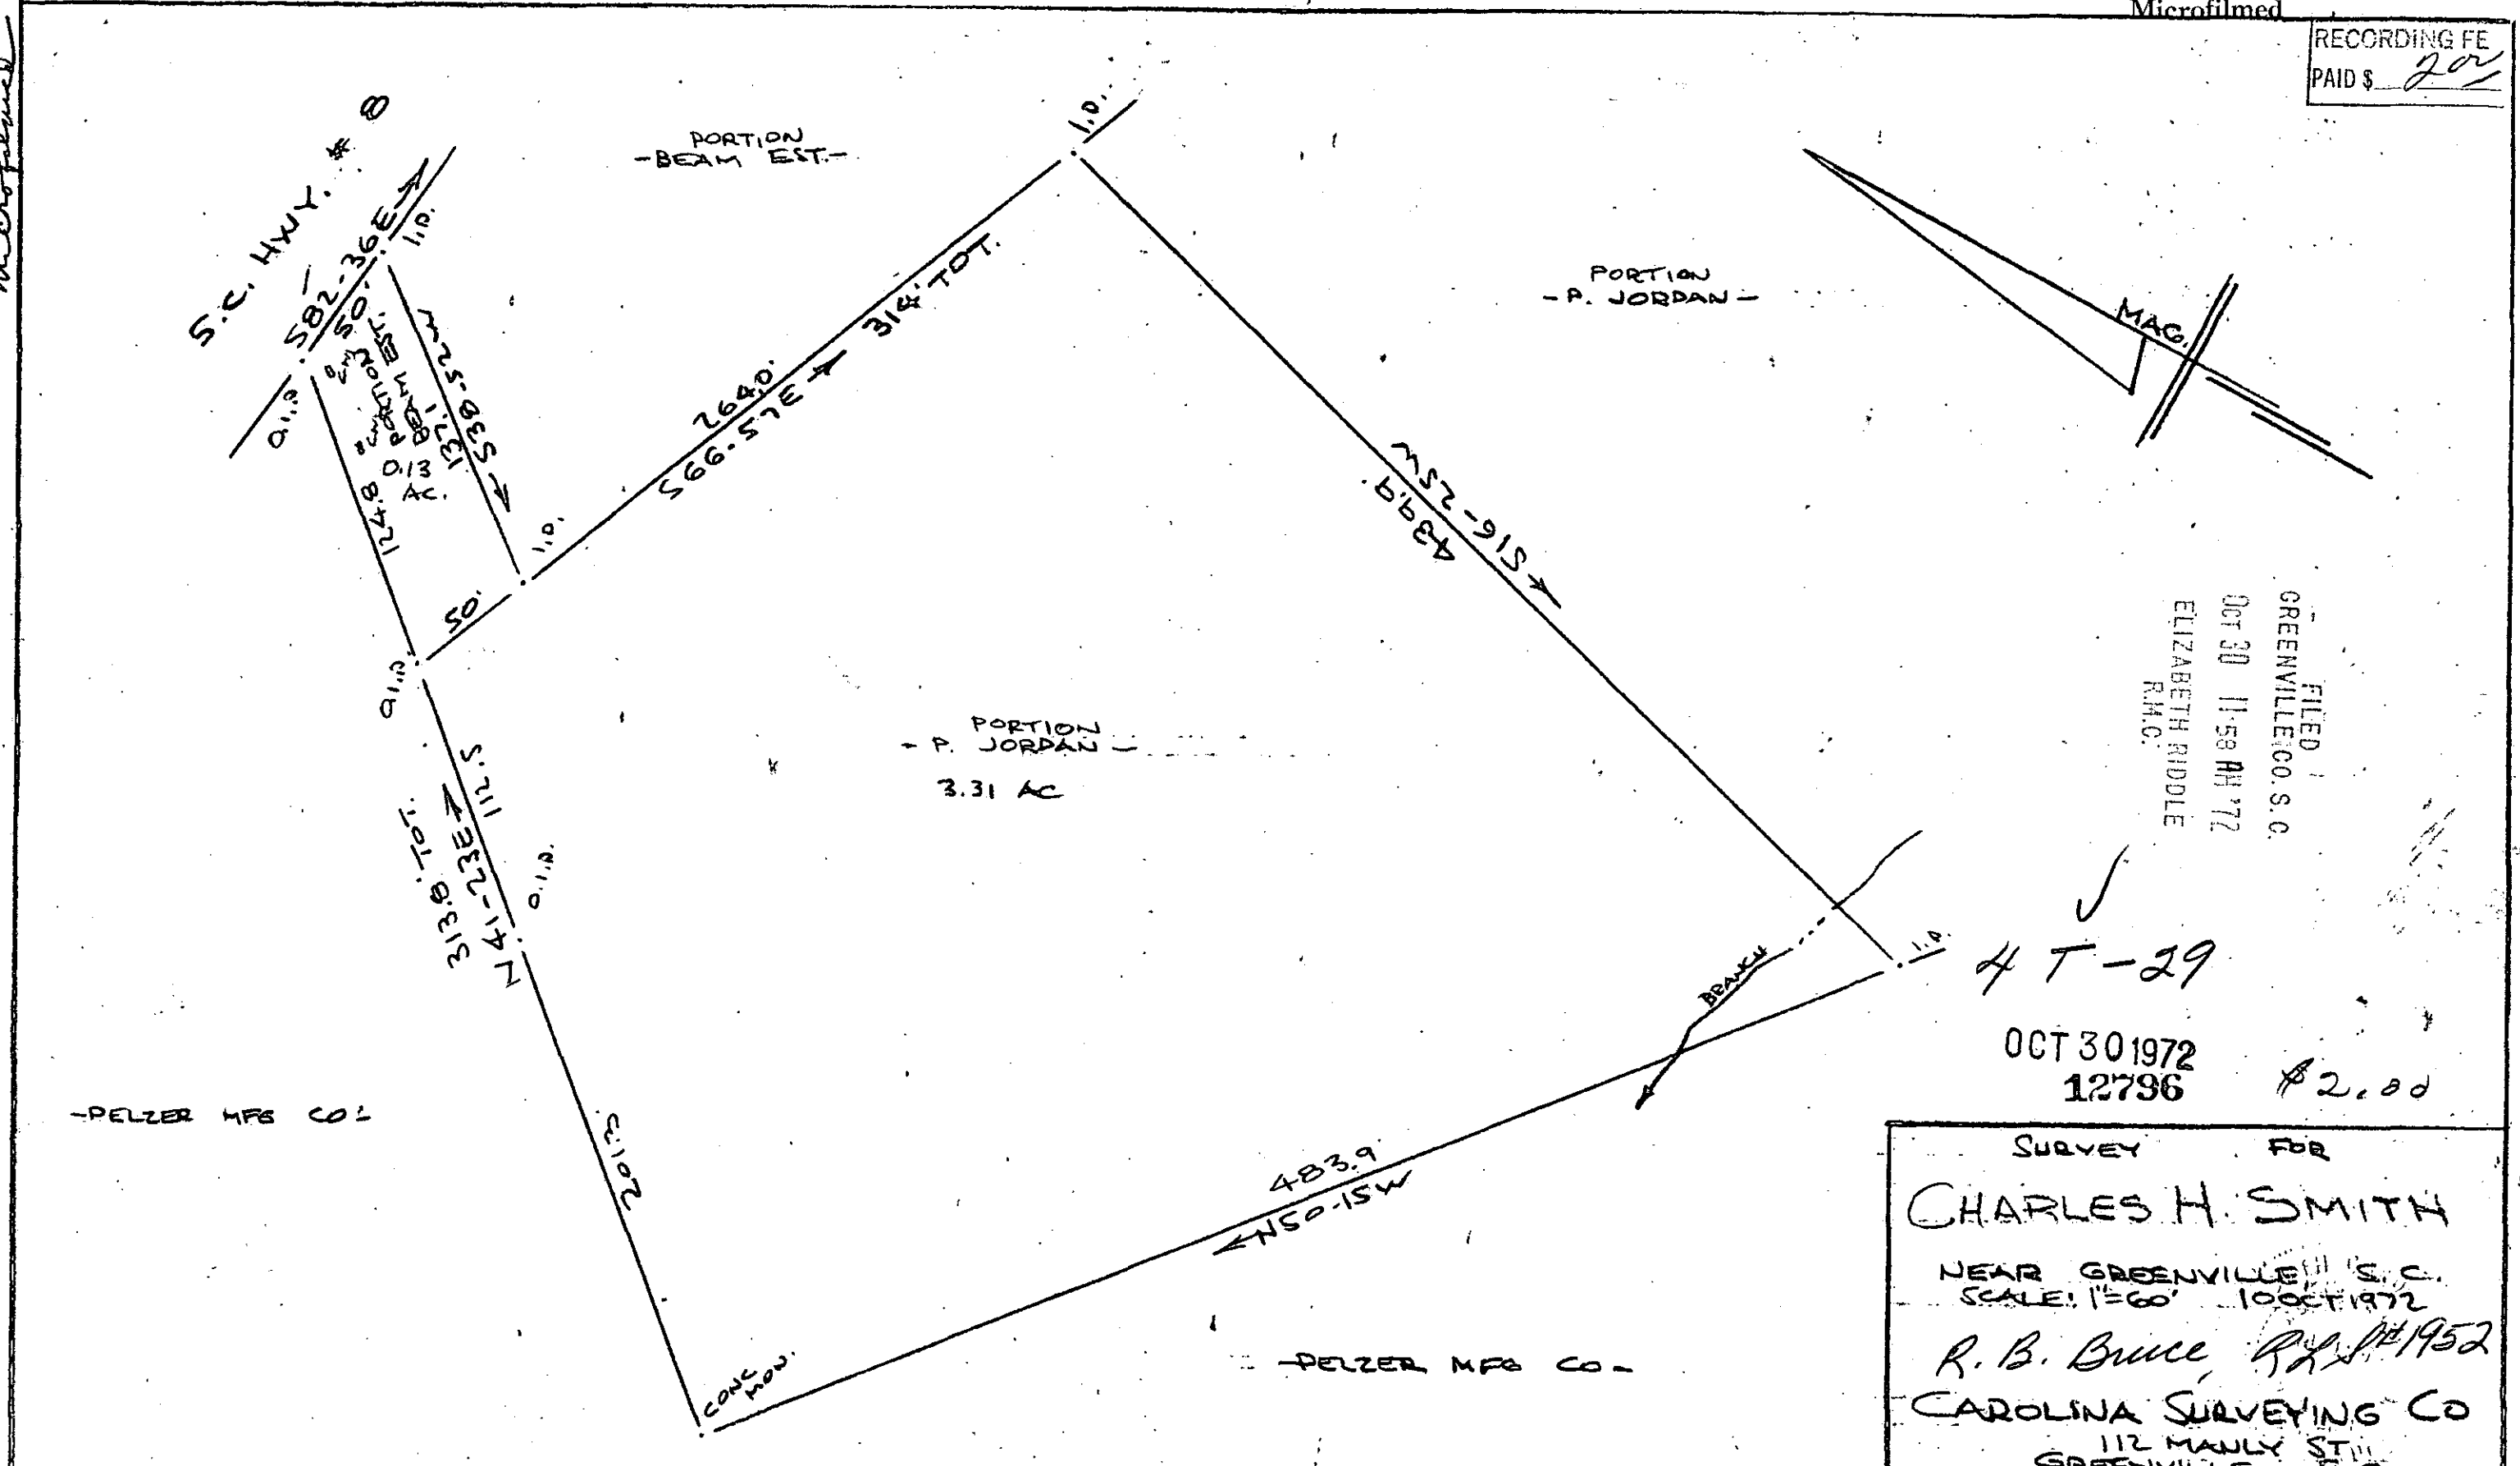

RECORDING FEE PAID \$ 2.00

FILED GREENVILLE CO. S.C.
OCT 30 11:58 AM '72
ELIZABETH RIDGLE
R.M.C.

OCT 30 1972
12796 \$2.00

SURVEY FOR
CHARLES H. SMITH
NEAR GREENVILLE, S.C.
SCALE: 1" = 60' 10 OCT 1972
R. B. Bruce R.S. #1952
CAROLINA SURVEYING CO
112 MAULY ST.
GREENVILLE, S.C.